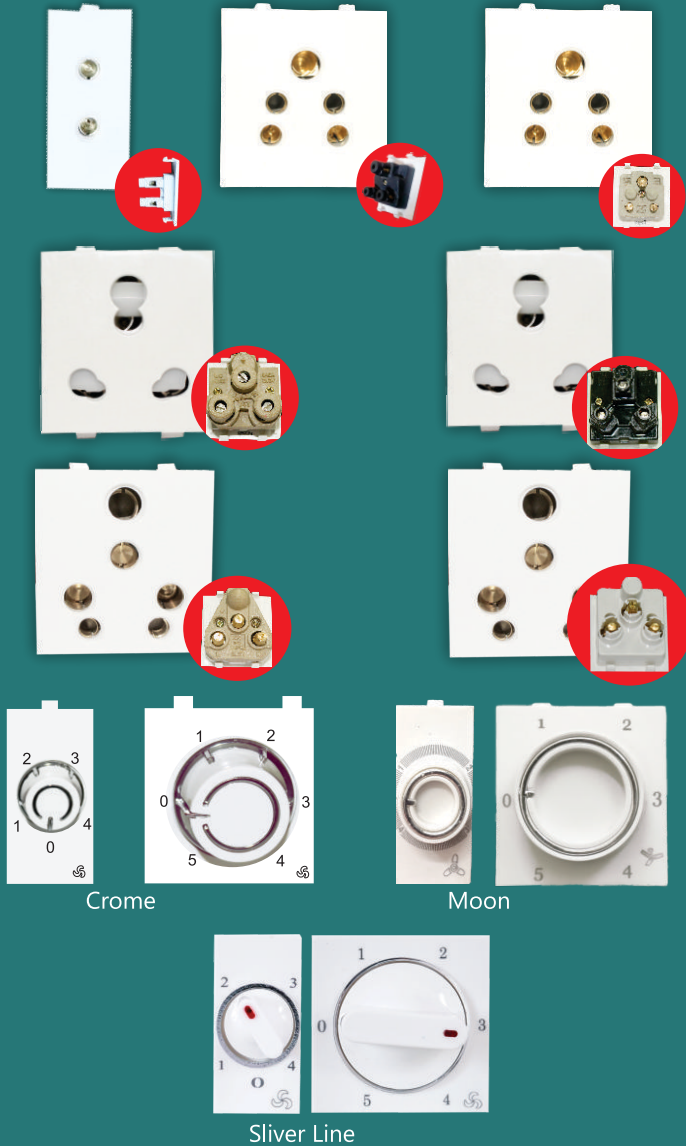

CODE   ITEM   PKG.

6A. & 16A. SOCKET

K095	2 Pin Socket (FULL BACK)	1	20
K096	5 Pin Socket (PC BACK)	2	10
K097	5 Pin Socket (PORCELAIN BACK)	2	10
K098	16A. Socket with Shutter (PORCELAIN BACK)	2	10
K099	16A. Socket with Shutter (PC BACK)	2	10
K100	16A Socket without shutter (PORCELAIN PACK)	2	10
K101	16A Socket without shutter (PC PACK)	2	10

REGULATOR

K102	4 Step Switch Type Regulator (CROME)	1	10
K103	5 Step Socket Type Regulator (CROME)	2	10
K104	4 Step Switch Type Regulator (MOON)	1	10
K105	5 Step Socket Type Regulator (MOON)	2	10
K106	4 Step Switch Type Regulator (SILVER LINE)	1	10
K107	5 Step Socket Type Regulator (SILVER LINE)	2	10

MOTOR STARTER / MCB

K108	16/ 32A. Motor Starter	2	06
K109	SP MCB 6 TO 63 AMP.	1	12
K110	DP MCB 6 TO 63 AMP.	2	06