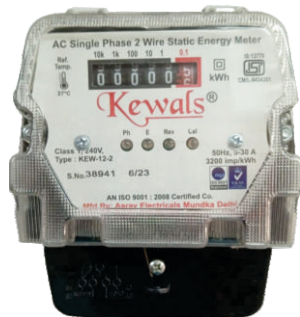

Counter Meter (Small)